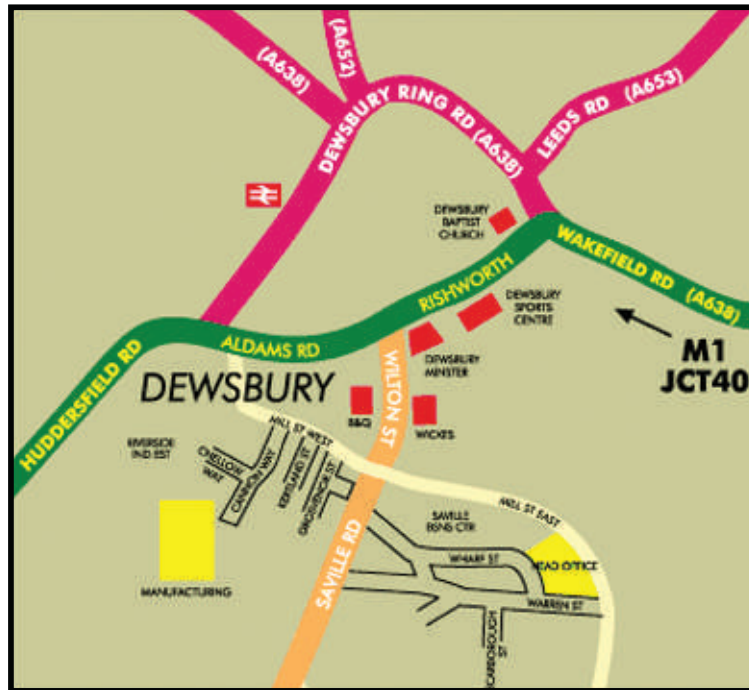

**UK GREETINGS**

the home of the best brands

**UK Greetings Ltd**, Mill Street East, Dewsbury, West Yorkshire WF12 9AW. England.

Tel: 01924 465200 Fax: 01924 453908

#### **From M1**

Exit M1 at junction 40, follow A638 for approximately 3 miles to Dewsbury town centre. At the foot of the hill before Dewsbury Baptist Church turn left at the lights on to RISHWORTH ROAD (on your left Dewsbury Sports Centre). After Dewsbury Minster turn left on to WILSON STREET (B6409) (Wickes on the left and B&Q on the right). Go through the lights and over the bridge. Turn left at the next lights (Saville Hotel) onto Mill Street East.

UK Greetings' head office is 1/4 mile on the right.

#### **From the M62**

Exit at junction 29. Follow signs for M1 SOUTH. The directions are then as above.